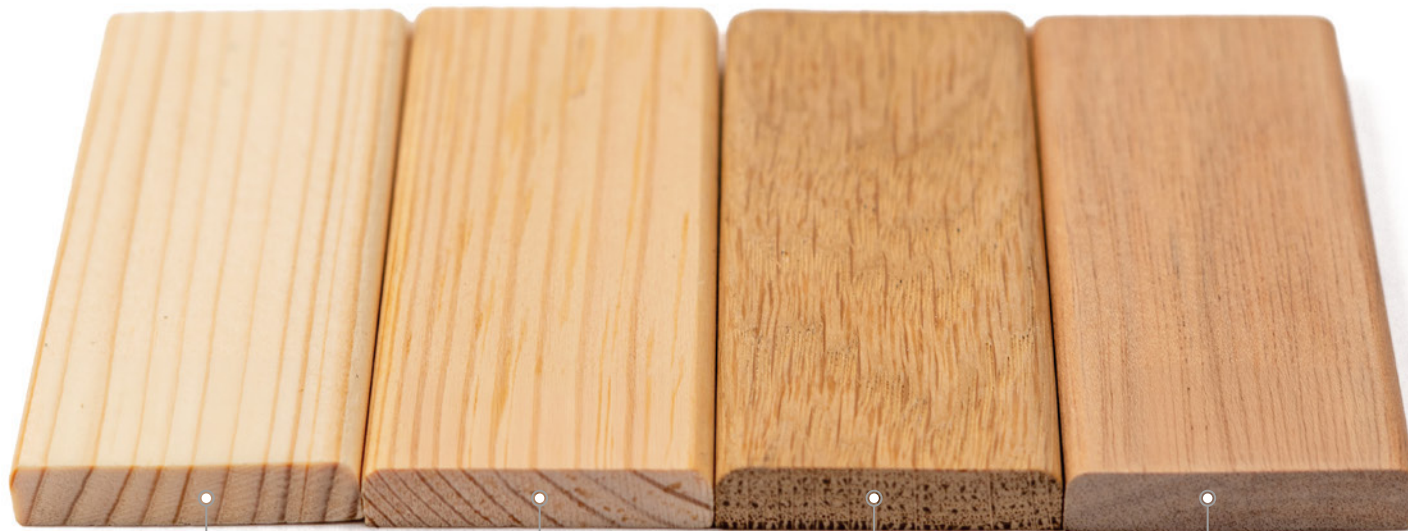

The image displays several pieces of wood against a plain white background. On the left, there are two pieces of dark-stained wood with a prominent, dark grain pattern. To the right, there are two pieces of light-colored, natural wood with a clear, straight grain. The pieces are arranged in a slightly overlapping, diagonal fashion.

## SUROWE DREWNO

ŚWIERK

SOSNA

DĄB

MERANTI